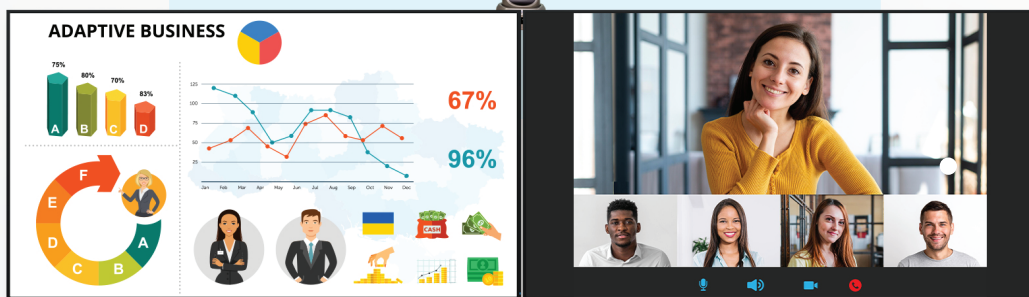

43", 55" - 9.9 mm | 65", 75", 86" - 15.9 mm | 98" - 25.9 mm

Invisible IR Signal Receiver

LOUDSPEAKERS

Turn up the volume with a pair of powerful, full-range speakers

INPUT / OUTPUT PORTS

HIGH-PERFORMANCE SYSTEM