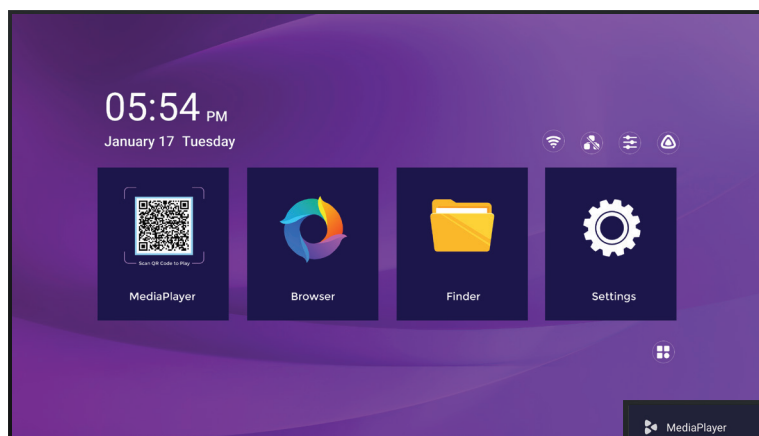

Screen share pro is a wireless presentation application that supports Windows, Mac, iOS, Android, and Chrome devices

Screen sharing up to **9** Devices

BUILT-IN MEDIA PLAYER

Easy content management and playback without need of a PC