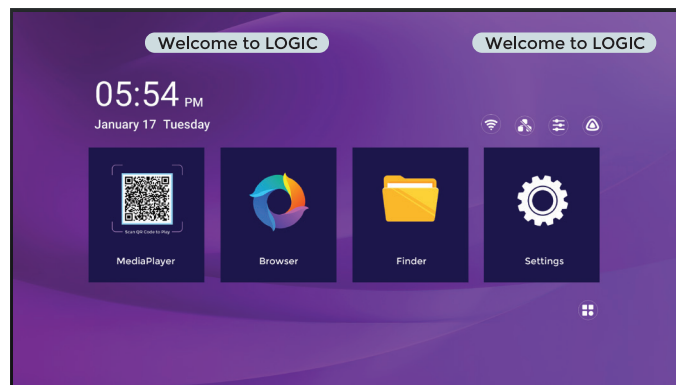

Screen share pro is a wireless presentation application that supports Windows, Mac, iOS, Android, and Chrome devices

Screen sharing up to **9** Devices

BUILT-IN MEDIA PLAYER

Easy content management and playback without need of a PC

Smooth & Stable Operation

Android 11.0

Quad-Core CPU

4GB RAM

32GB ROM

CREATE BEAUTIFUL VIDEO WALL EXPERIENCES

SCREEN SPLICING

HDMI Daisy Chain Supports up to 3x3 Screens to be Spliced

HDMI/ TYPE-C

1	2	3
4	5	6
7	8	9

DEVICE MANAGEMENT SYSTEM (DMS)

Simplified Way of Device Management

**Streamlined Application Management:
Centralized, efficient app control**

**Remote Screen Management:
Effortless control, troubleshoot screens remotely**

You can Remotely Manage and Operate Screens, Including Waking them up or Locking them when Necessary

The integrated Android technology empowers you to maintain full control over your ecosystem, no matter where you are