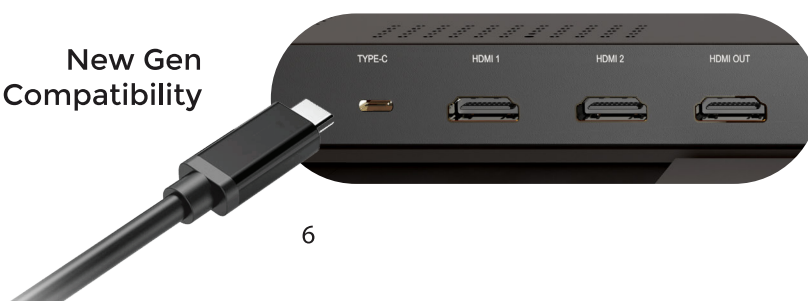

MULTIFUNCTIONAL USB TYPE-C

Type-C port supports 4K audio and video transmission, network connection, charging for external devices, and provides access to external camera.

- AUDIO
- VIDEO
- NETWORK
- 65 W CHARGING
- CAMERA

New Gen
Type-C Compatibility

SLIM & SYMMETRICAL DESIGN

The sleek bezel gives a redefined luxurious look that matches your surroundings

Symmetric

Slim Depth

Narrow Bezel

Long Life Cycle

NARROW, EVEN-BEZEL