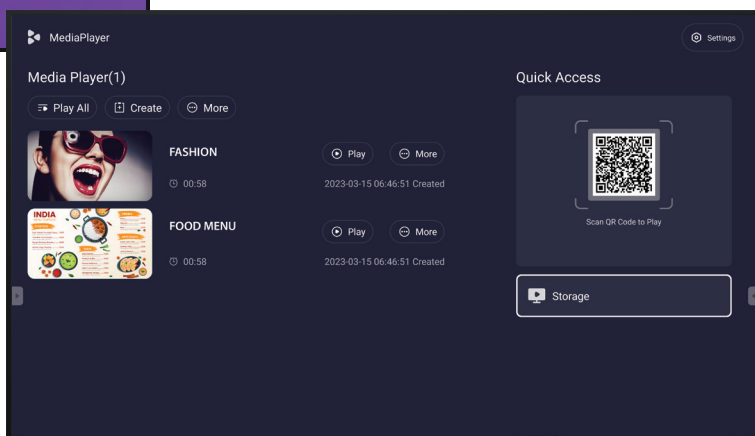

Screen share pro is a wireless presentation application that supports Windows, Mac, iOS, Android, and Chrome devices

Screen sharing up to **9** Devices

BUILT-IN MEDIA PLAYER

Easy content management and playback without need of a PC