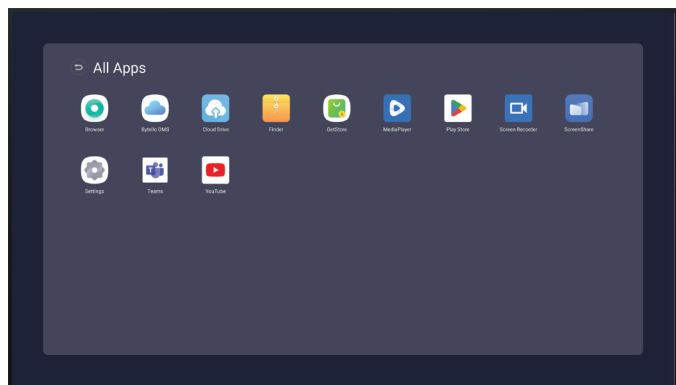

Smooth & Stable Operation

Android 11.0

Quad-Core CPU

4GB RAM

32GB ROM

CREATE BEAUTIFUL VIDEO WALL EXPERIENCES

SCREEN SPLICING

HDMI Daisy Chain Supports up to 3x3 Screens to be Spliced

HDMI/ TYPE-C

1	2	3
4	5	6
7	8	9

DEVICE MANAGEMENT SYSTEM (DMS)

Simplified Way of Device Management

**Streamlined Application Management:
Centralized, efficient app control**

**Remote Screen Management:
Effortless control, troubleshoot screens remotely**