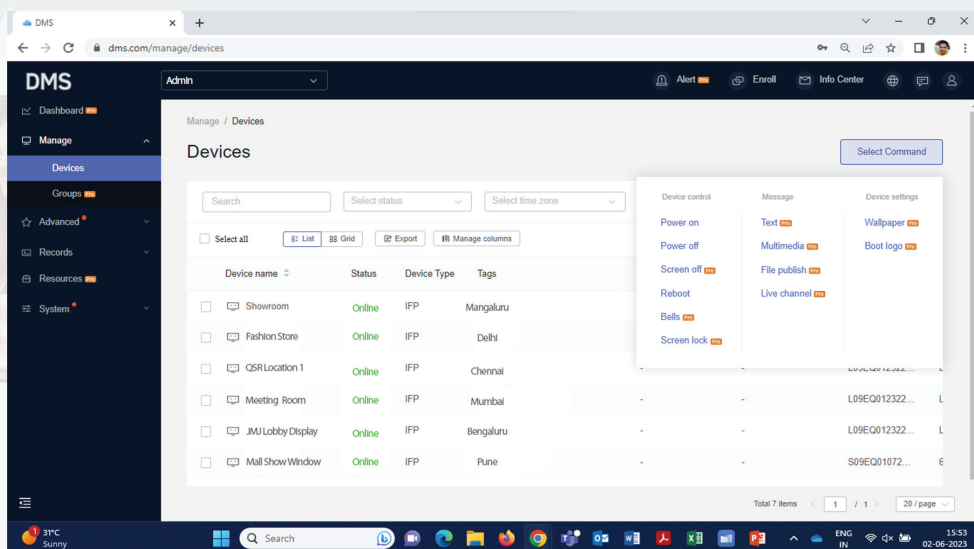

DEVICE MANAGEMENT SYSTEM (DMS)

Simplified Way of Device Management

**Streamlined Application Management:
Centralized, efficient app control**

**Remote Screen Management:
Effortless control, troubleshoot screens remotely**

You can Remotely Manage and Operate Screens, Including Waking them up or Locking them when Necessary

The integrated Android technology empowers you to maintain full control over your ecosystem, no matter where you are