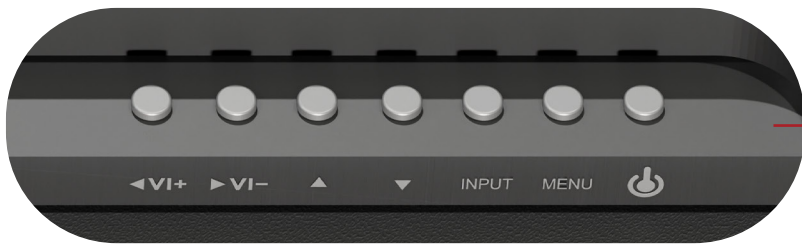

New Gen
Type-C Compatibility

SLIM & SYMMETRICAL DESIGN

The sleek bezel gives a redefined luxurious look that matches your surroundings

Symmetric

Slim Depth

Narrow Bezel

Long Life Cycle

NARROW, EVEN-BEZEL

43", 55" - 9.9 mm | 65", 75", 86" - 15.9 mm | 98" - 25.9 mm

Invisible IR Signal Receiver

LOUDSPEAKERS

Turn up the volume with a pair of powerful, full-range speakers

INPUT / OUTPUT PORTS

HIGH-PERFORMANCE SYSTEM