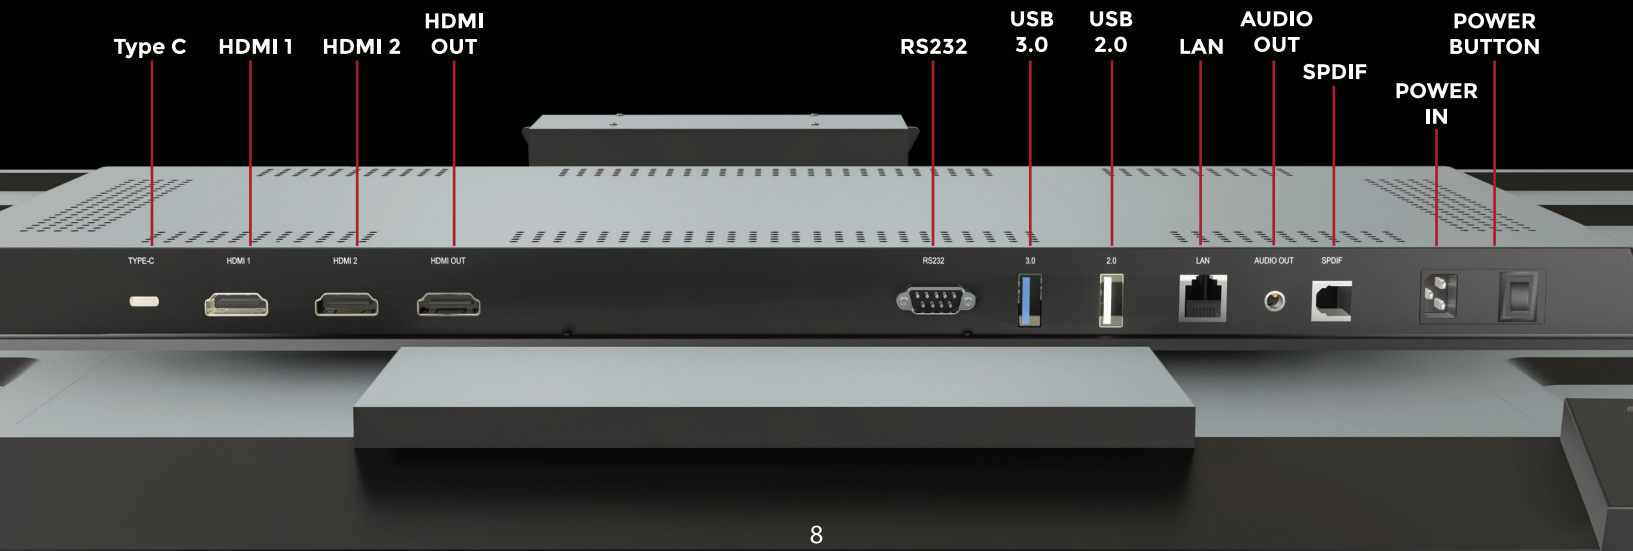

43", 55" - 9.9 mm | 65", 75", 86" - 15.9 mm | 98" - 25.9 mm

Invisible IR Signal Receiver

LOUDSPEAKERS

Turn up the volume with a pair of powerful, full-range speakers

INPUT / OUTPUT PORTS

HIGH-PERFORMANCE SYSTEM

HDMI/ TYPE-C

1	2	3
4	5	6
7	8	9

DEVICE MANAGEMENT SYSTEM (DMS)

Simplified Way of Device Management

**Streamlined Application Management:
Centralized, efficient app control**

**Remote Screen Management:
Effortless control, troubleshoot screens remotely**