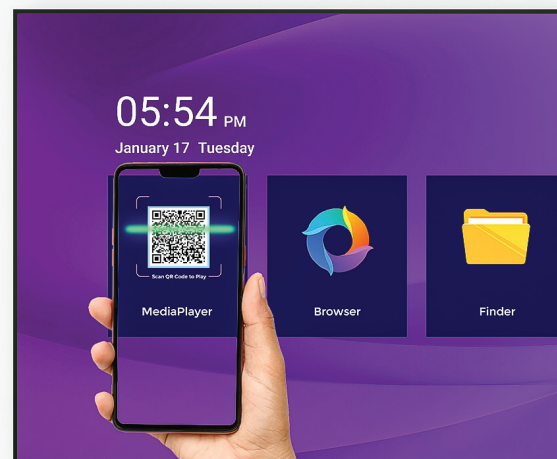

MULTI MEDIA PLAYBACK

Simplified way to access & play multimedia files directly from USB

Multi-Mode Play

USB auto play

Auto play after start-up

Playlist scheduling

INSTANT MOBILE CONTENT TRANSFER

CONNECT & SHARE IDEAS FROM ANY DEVICE EFFORTLESSLY

Screen share pro is a wireless presentation application that supports Windows, Mac, iOS, Android, and Chrome devices

Screen sharing up to **9** Devices

BUILT-IN MEDIA PLAYER

Easy content management and playback without need of a PC