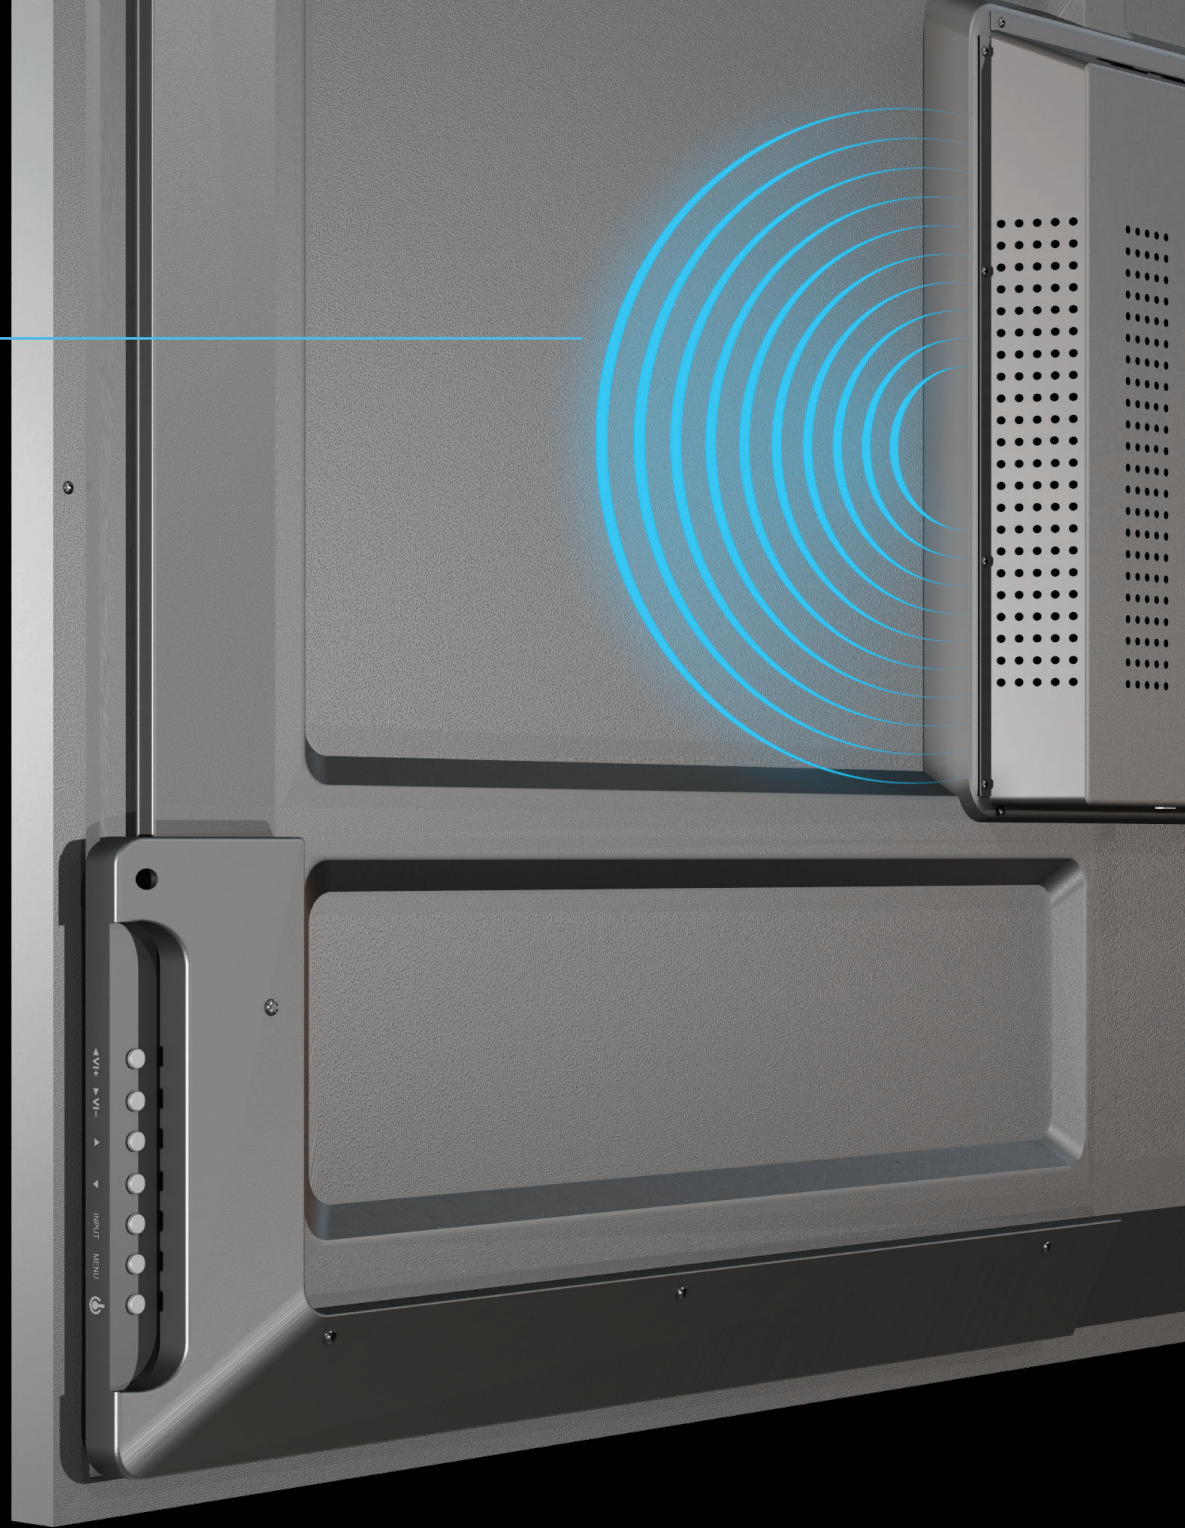

LOUDSPEAKERS

Turn up the volume with a pair of powerful, full-range speakers